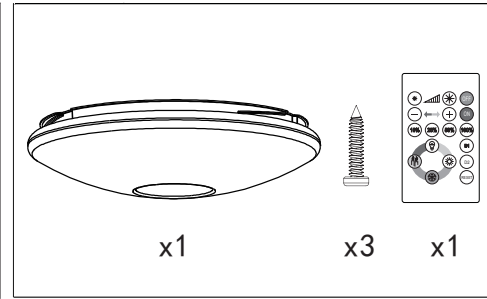

EGLO LED Ceiling Lamp

Art.-Nr.: 95971/95972

J

	Higher Kevin	Higher lumen
Lower lumen	[*] [OFF]	OFF
Lower Kevin	[+] [ON]	ON
10% of the lumen	[10%] [25%] [50%] [100%]	100% of the lumen
25% of the lumen	[10%] [25%] [50%] [100%]	3S constant pushing for memory current temperature
Bulb	[D1]	50% of the lumen
Candle	[D2]	3S constant pushing for memory current temperature
Snowflake	[RESET]	Back to original set
		Sun