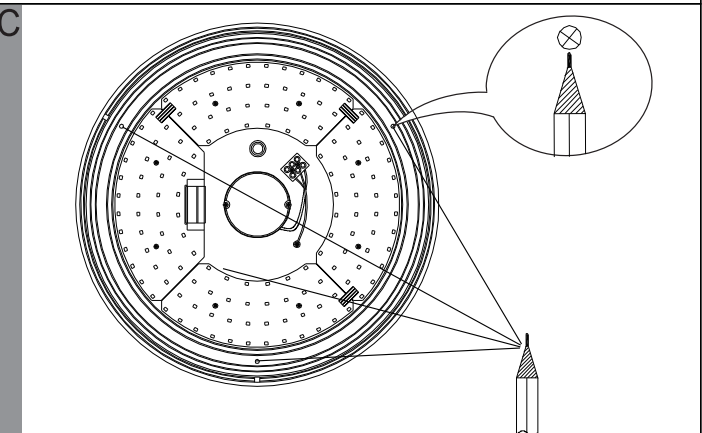

EGLO LED Ceiling Lamp

Art.-Nr.: 95971/95972

J

	Higher Kevin	Higher lumen
Lower lumen	[*] [OFF]	OFF
Lower Kevin	[+] [ON]	ON
10% of the lumen	[10%] [25%] [50%] [100%]	100% of the lumen
25% of the lumen	[10%] [25%] [50%] [100%]	3S constant pushing for memory current temperature
Bulb	[D1]	50% of the lumen
Candle	[D2]	3S constant pushing for memory current temperature
Snowflake	[RESET]	Back to original set
		Sun