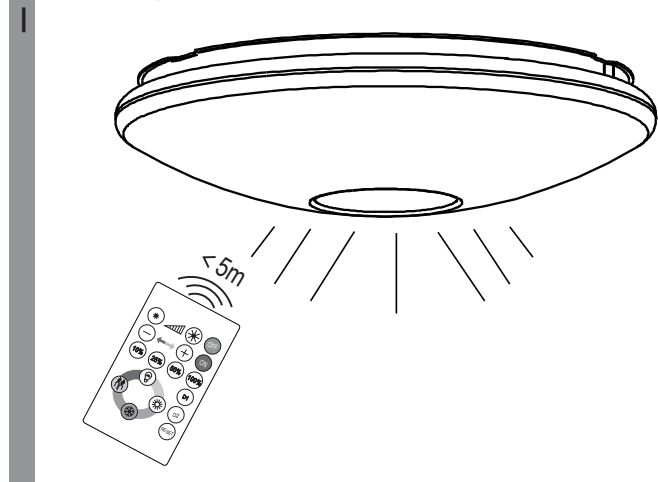

EGLO LED Ceiling Lamp

Art.-Nr.: 95971/95972

J

	Higher Kevin	Higher lumen
Lower lumen	[*] [OFF]	OFF
Lower Kevin	[+] [ON]	ON
10% of the lumen	[10%] [25%] [50%] [100%]	100% of the lumen
25% of the lumen	[10%] [25%] [50%] [100%]	3S constant pushing for memory current temperature
Bulb	[D1]	50% of the lumen
Candle	[D2]	3S constant pushing for memory current temperature
Snowflake	[RESET]	Back to original set
		Sun