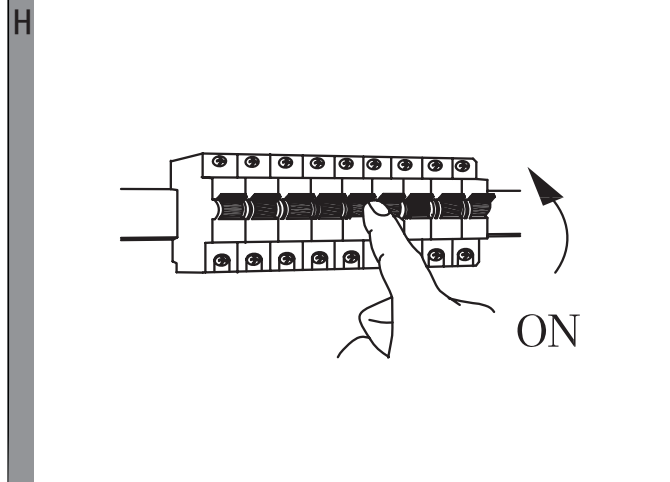

EGLO LED Ceiling Lamp

Art.-Nr.: 95971/95972

J

	Higher Kevin	Higher lumen
Lower lumen	[*] [OFF]	OFF
Lower Kevin	[+] [ON]	ON
10% of the lumen	[10%] [25%] [50%] [100%]	100% of the lumen
25% of the lumen	[10%] [25%] [50%] [100%]	3S constant pushing for memory current temperature
Bulb	[D1]	50% of the lumen
Candle	[D2]	3S constant pushing for memory current temperature
Snowflake	[RESET]	Back to original set
		Sun