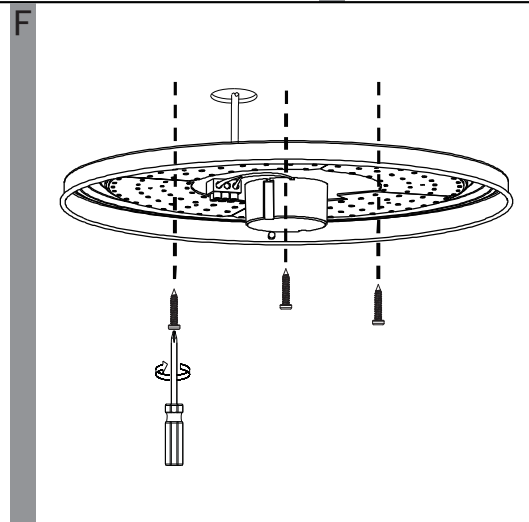

EGLO LED Ceiling Lamp

Art.-Nr.: 95971/95972

J

	Higher Kevin	Higher lumen
Lower lumen	[*] [OFF]	OFF
Lower Kevin	[+] [ON]	ON
10% of the lumen	[10%] [25%] [50%] [100%]	100% of the lumen
25% of the lumen	[10%] [25%] [50%] [100%]	3S constant pushing for memory current temperature
Bulb	[D1]	50% of the lumen
Candle	[D2]	3S constant pushing for memory current temperature
Snowflake	[RESET]	Back to original set
		Sun