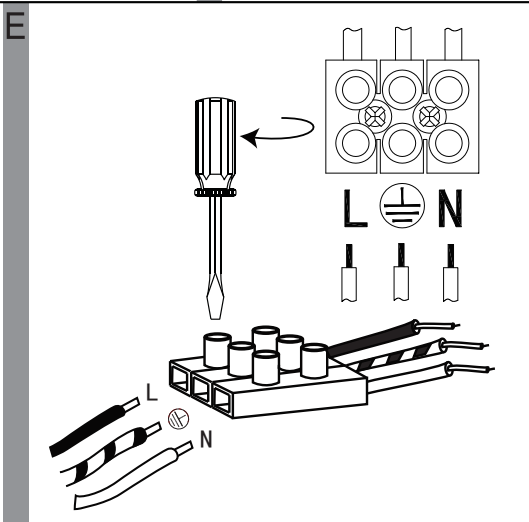

EGLO LED Ceiling Lamp

Art.-Nr.: 95971/95972

J

	Higher Kevin	Higher lumen
Lower lumen	[*] [OFF]	OFF
Lower Kevin	[+] [ON]	ON
10% of the lumen	[10%] [25%] [50%] [100%]	100% of the lumen
25% of the lumen	[10%] [25%] [50%] [100%]	3S constant pushing for memory current temperature
Bulb	[D1]	50% of the lumen
Candle	[D2]	3S constant pushing for memory current temperature
Snowflake	[RESET]	Back to original set
		Sun