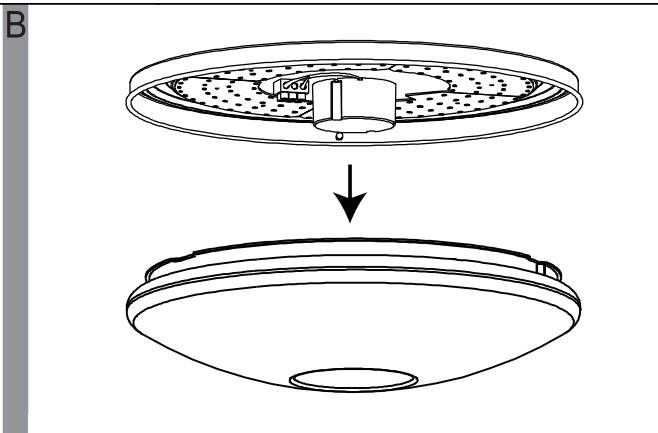

EGLO LED Ceiling Lamp

Art.-Nr.: 95971/95972

J

	Higher Kevin	Higher lumen
Lower lumen	[*] [OFF]	OFF
Lower Kevin	[+] [ON]	ON
10% of the lumen	[10%] [25%] [50%] [100%]	100% of the lumen
25% of the lumen	[10%] [25%] [50%] [100%]	3S constant pushing for memory current temperature
Bulb	[D1]	50% of the lumen
Candle	[D2]	3S constant pushing for memory current temperature
Snowflake	[RESET]	Back to original set
		Sun