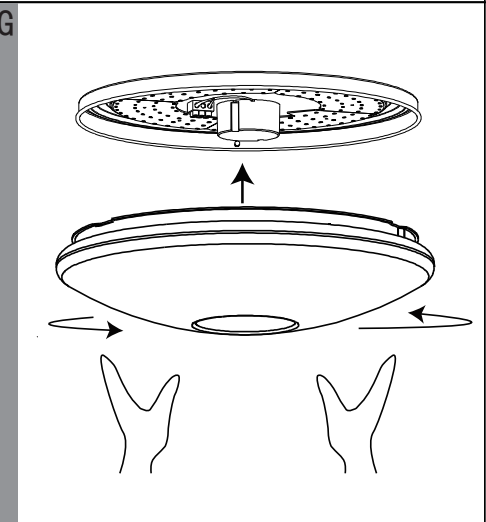

EGLO LED Ceiling Lamp

Art.-Nr.: 95971/95972

J

	Higher Kevin	Higher lumen
Lower lumen	[*] [OFF]	OFF
Lower Kevin	[+] [ON]	ON
10% of the lumen	[10%] [25%] [50%] [100%]	100% of the lumen
25% of the lumen	[10%] [25%] [50%] [100%]	3S constant pushing for memory current temperature
Bulb	[D1]	50% of the lumen
Candle	[D2]	3S constant pushing for memory current temperature
Snowflake	[RESET]	Back to original set
		Sun