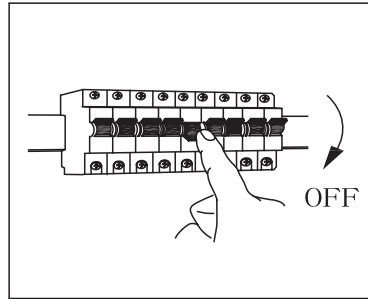

EGLO LED Ceiling Lamp

Art.-Nr.: 95971/95972

J

	Higher Kevin	Higher lumen
Lower lumen	[*] [OFF]	OFF
Lower Kevin	[+] [ON]	ON
10% of the lumen	[10%] [25%] [50%] [100%]	100% of the lumen
25% of the lumen	[10%] [25%] [50%] [100%]	3S constant pushing for memory current temperature
Bulb	[D1]	50% of the lumen
Candle	[D2]	3S constant pushing for memory current temperature
Snowflake	[RESET]	Back to original set
		Sun